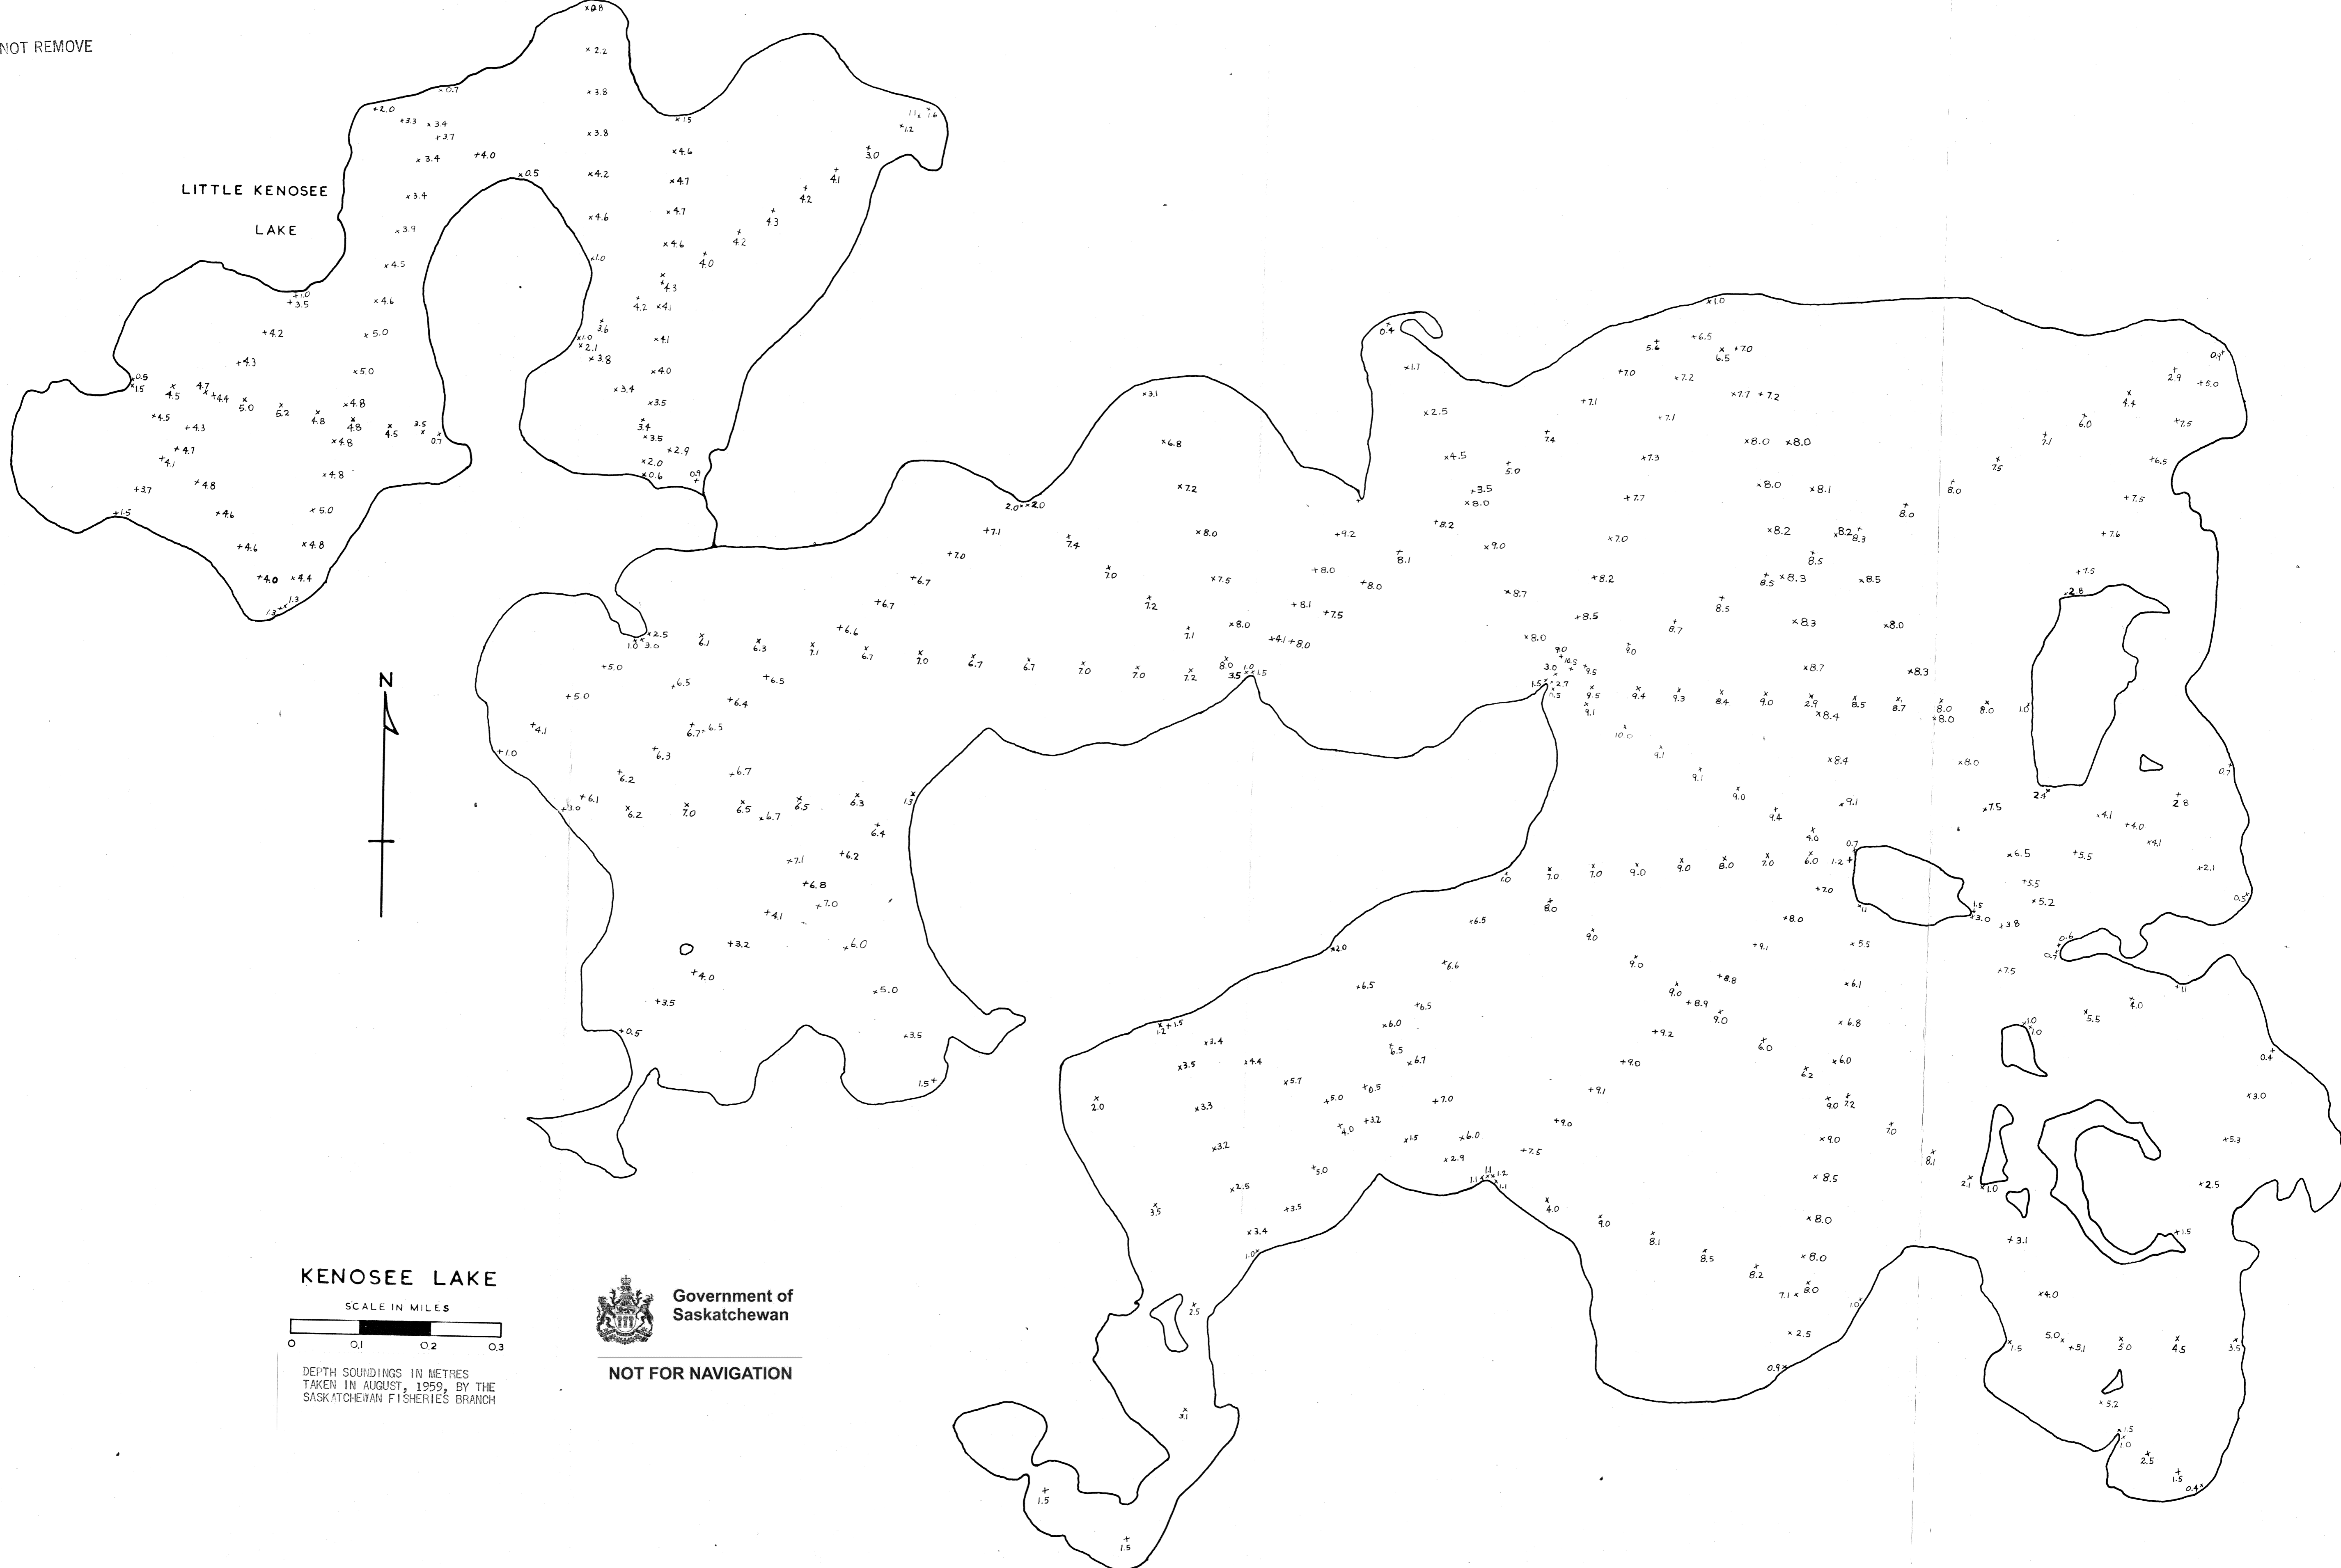

LITTLE KENOSEE LAKE

KENOSEE LAKE

SCALE IN MILES

DEPTH SOUNDINGS IN METRES
TAKEN IN AUGUST, 1959, BY THE
SASKATCHEWAN FISHERIES BRANCH

Government of
Saskatchewan

NOT FOR NAVIGATION