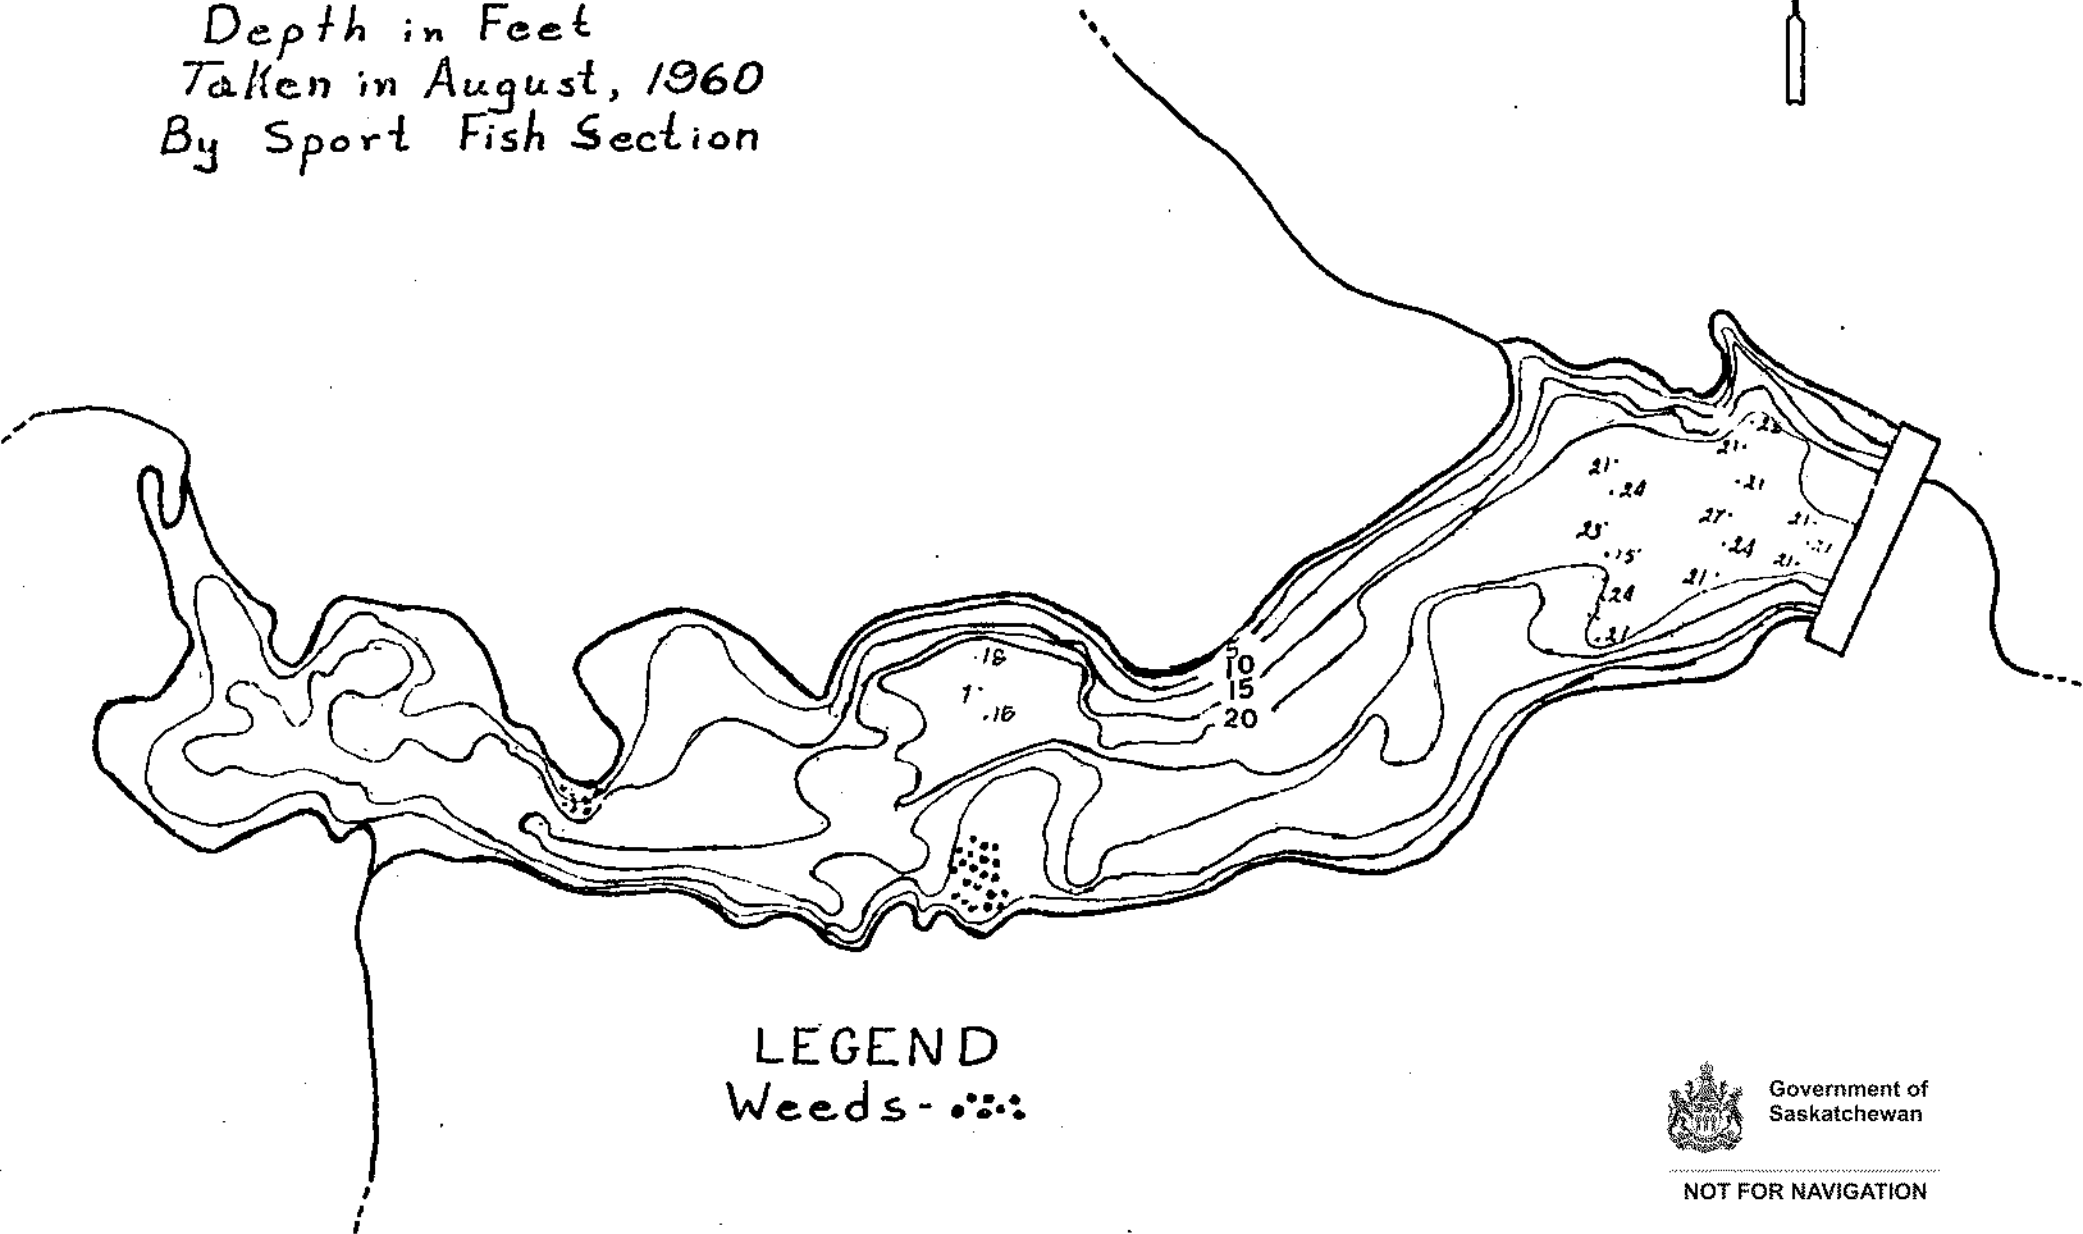

Braddock Reservoir  
19-13-10 W3  
Scale - 8 inches = 1 mile  
Depth in Feet  
Taken in August, 1960  
By Sport Fish Section

LEGEND  
Weeds - ••••

Government of  
Saskatchewan

NOT FOR NAVIGATION