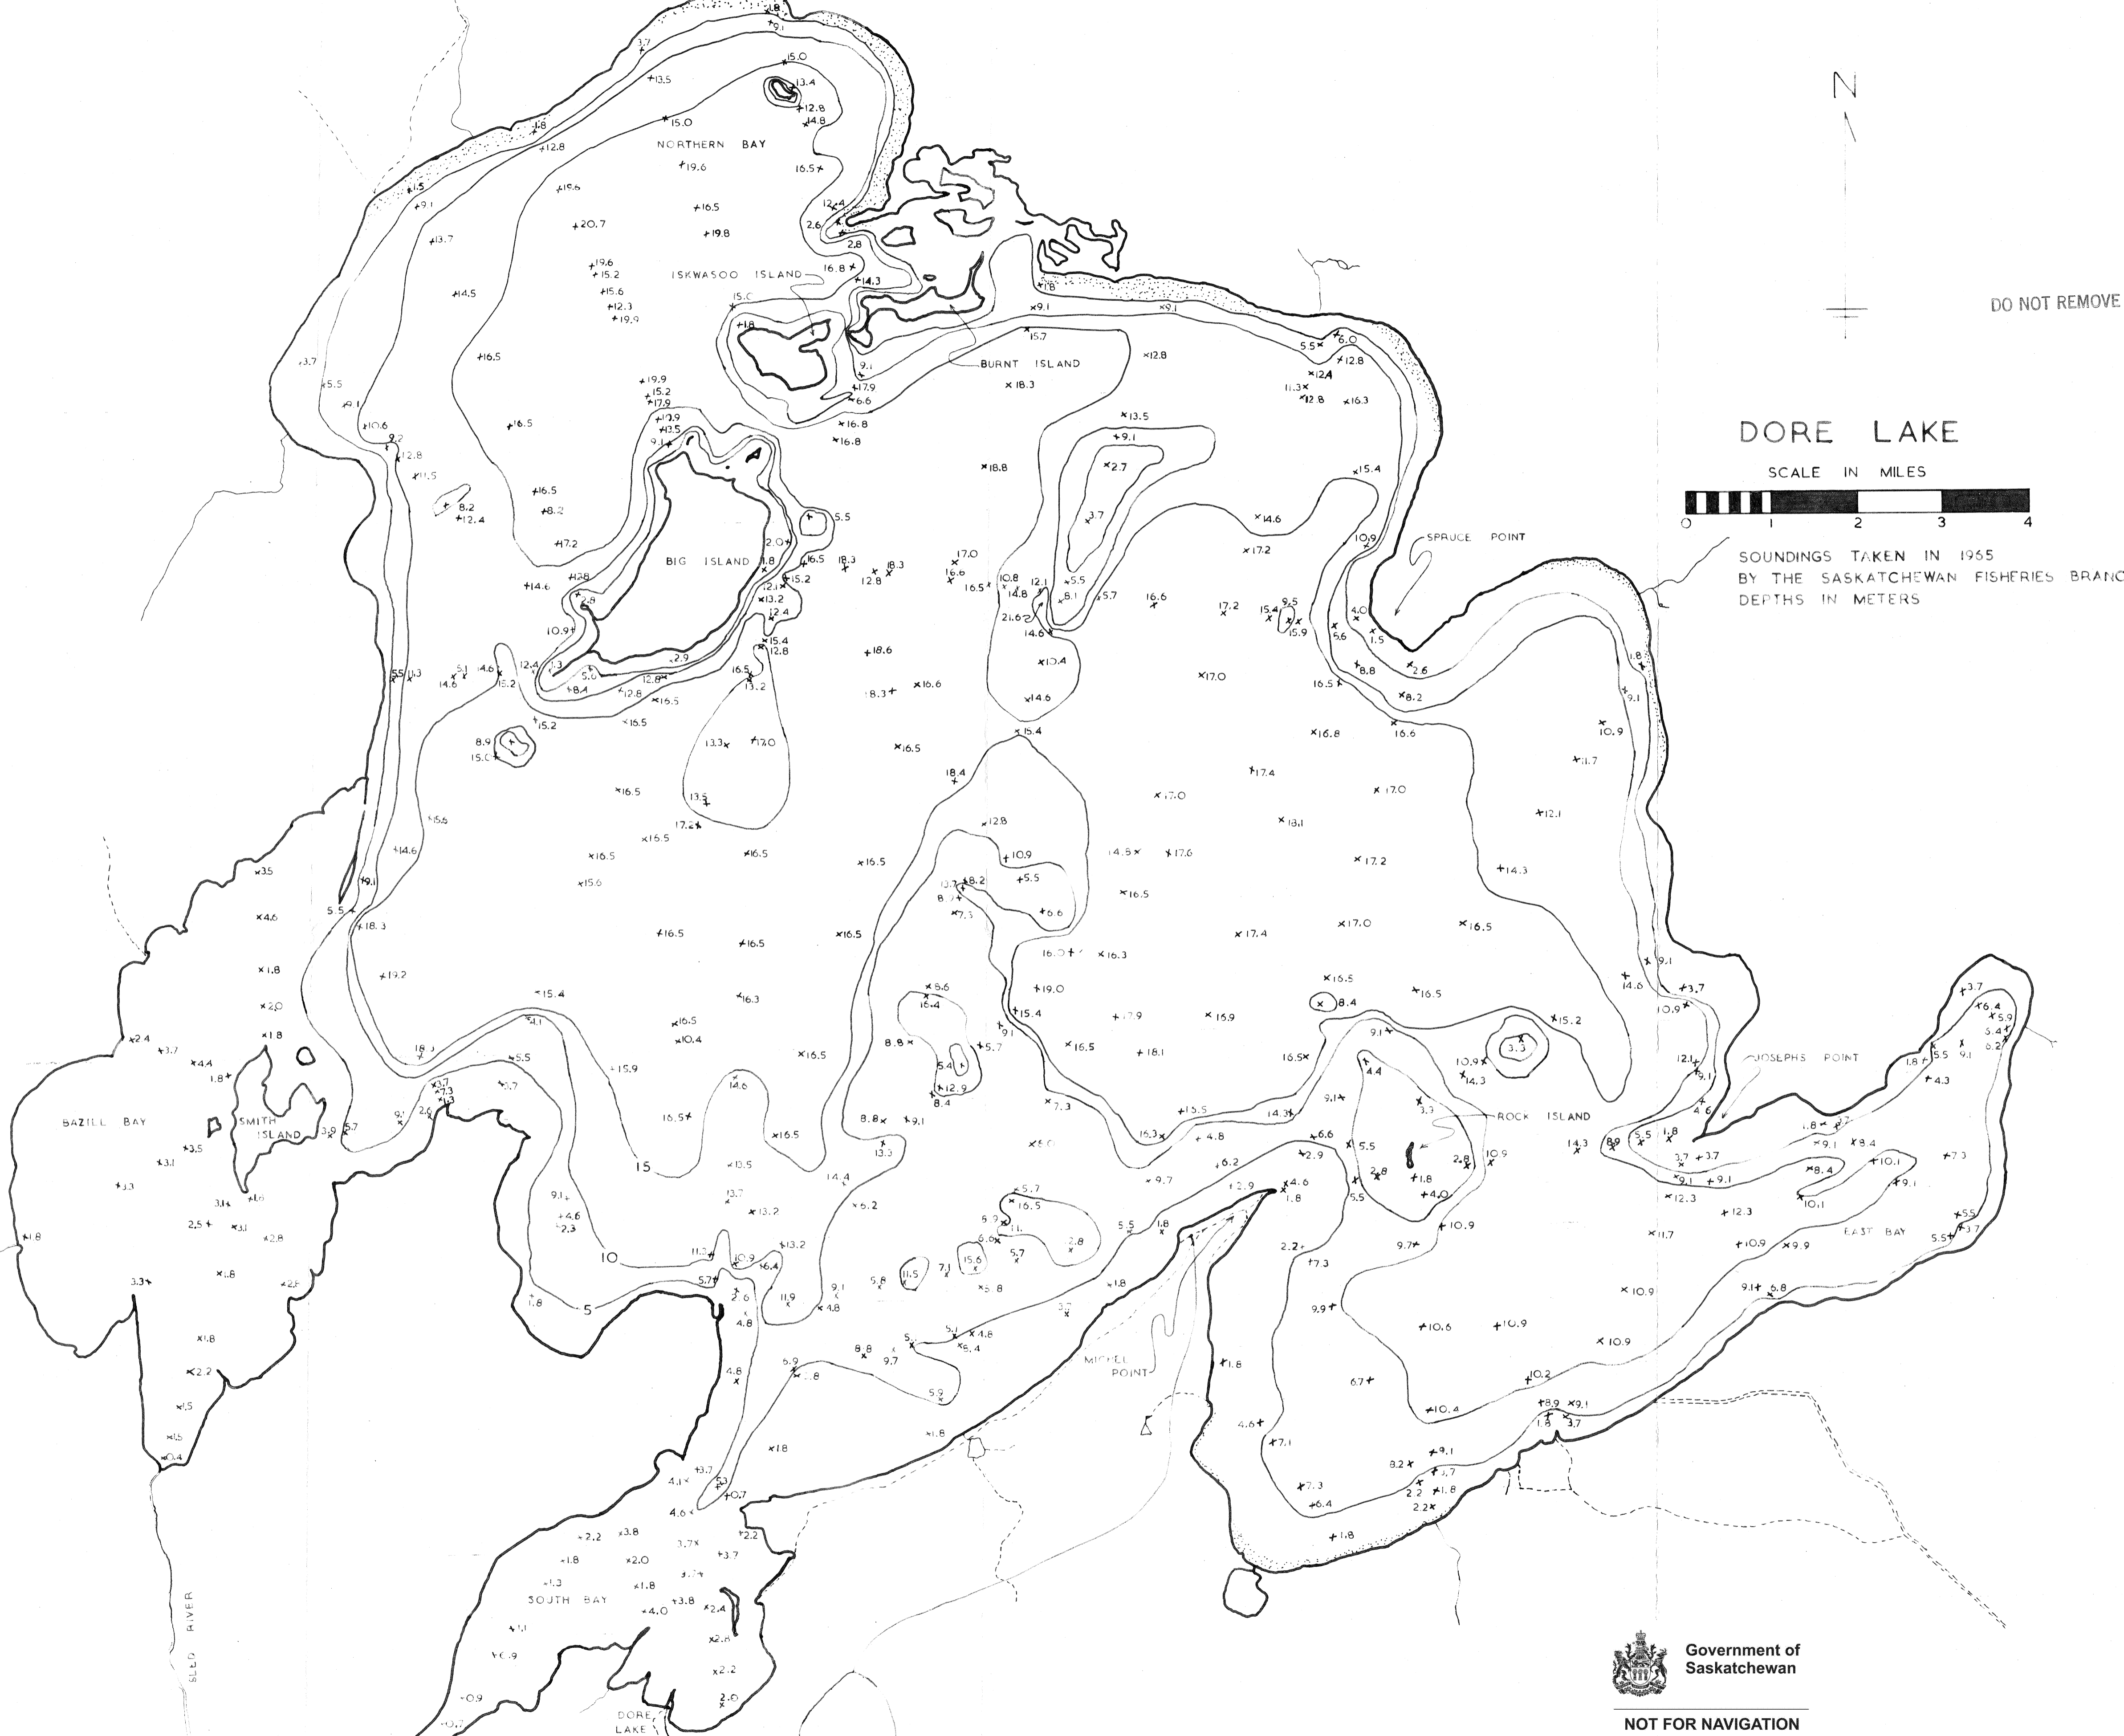

DO NOT REMOVE

DORE LAKE

SCALE IN MILES

SOUNDINGS TAKEN IN 1965
BY THE SASKATCHEWAN FISHERIES BRANCH
DEPTHS IN METERS

Government of
Saskatchewan

NOT FOR NAVIGATION